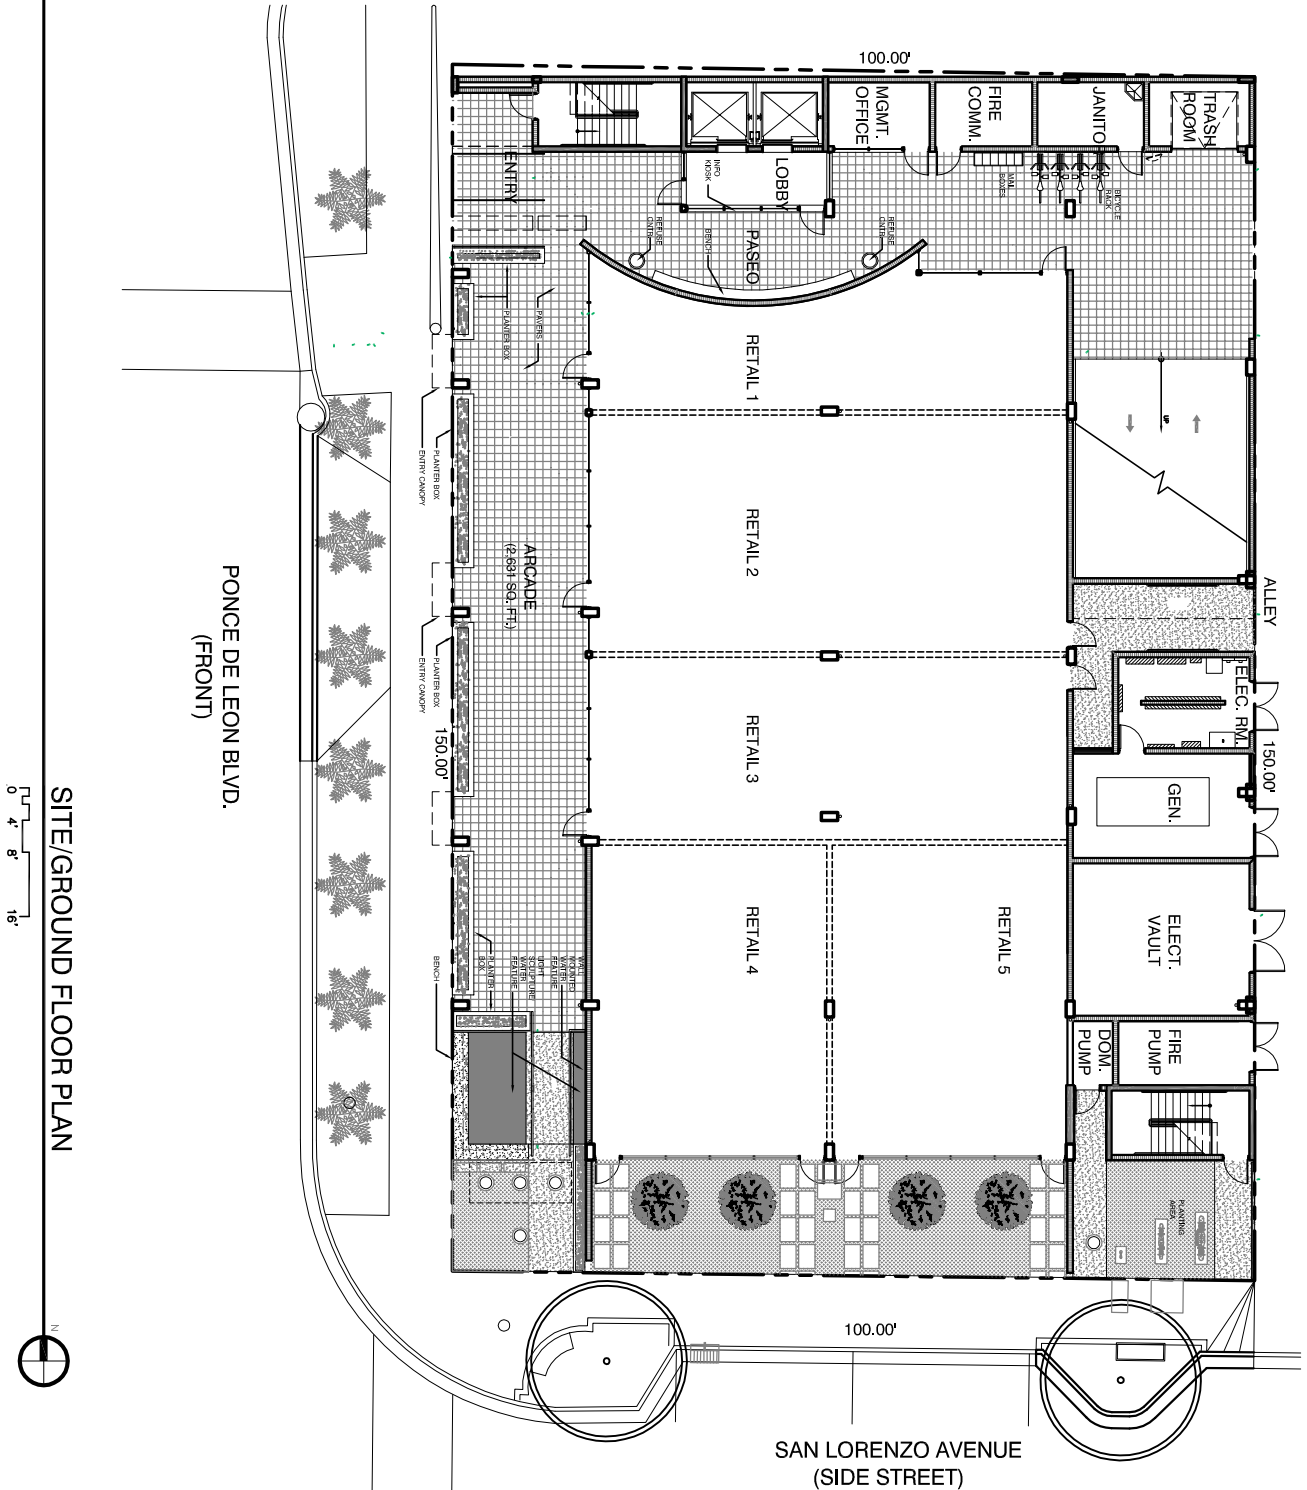

4311

PONCE DE LEON BLVD.
CORAL GABLES, FLORIDA

07/18/88

SITE/GROUND FLOOR PLAN