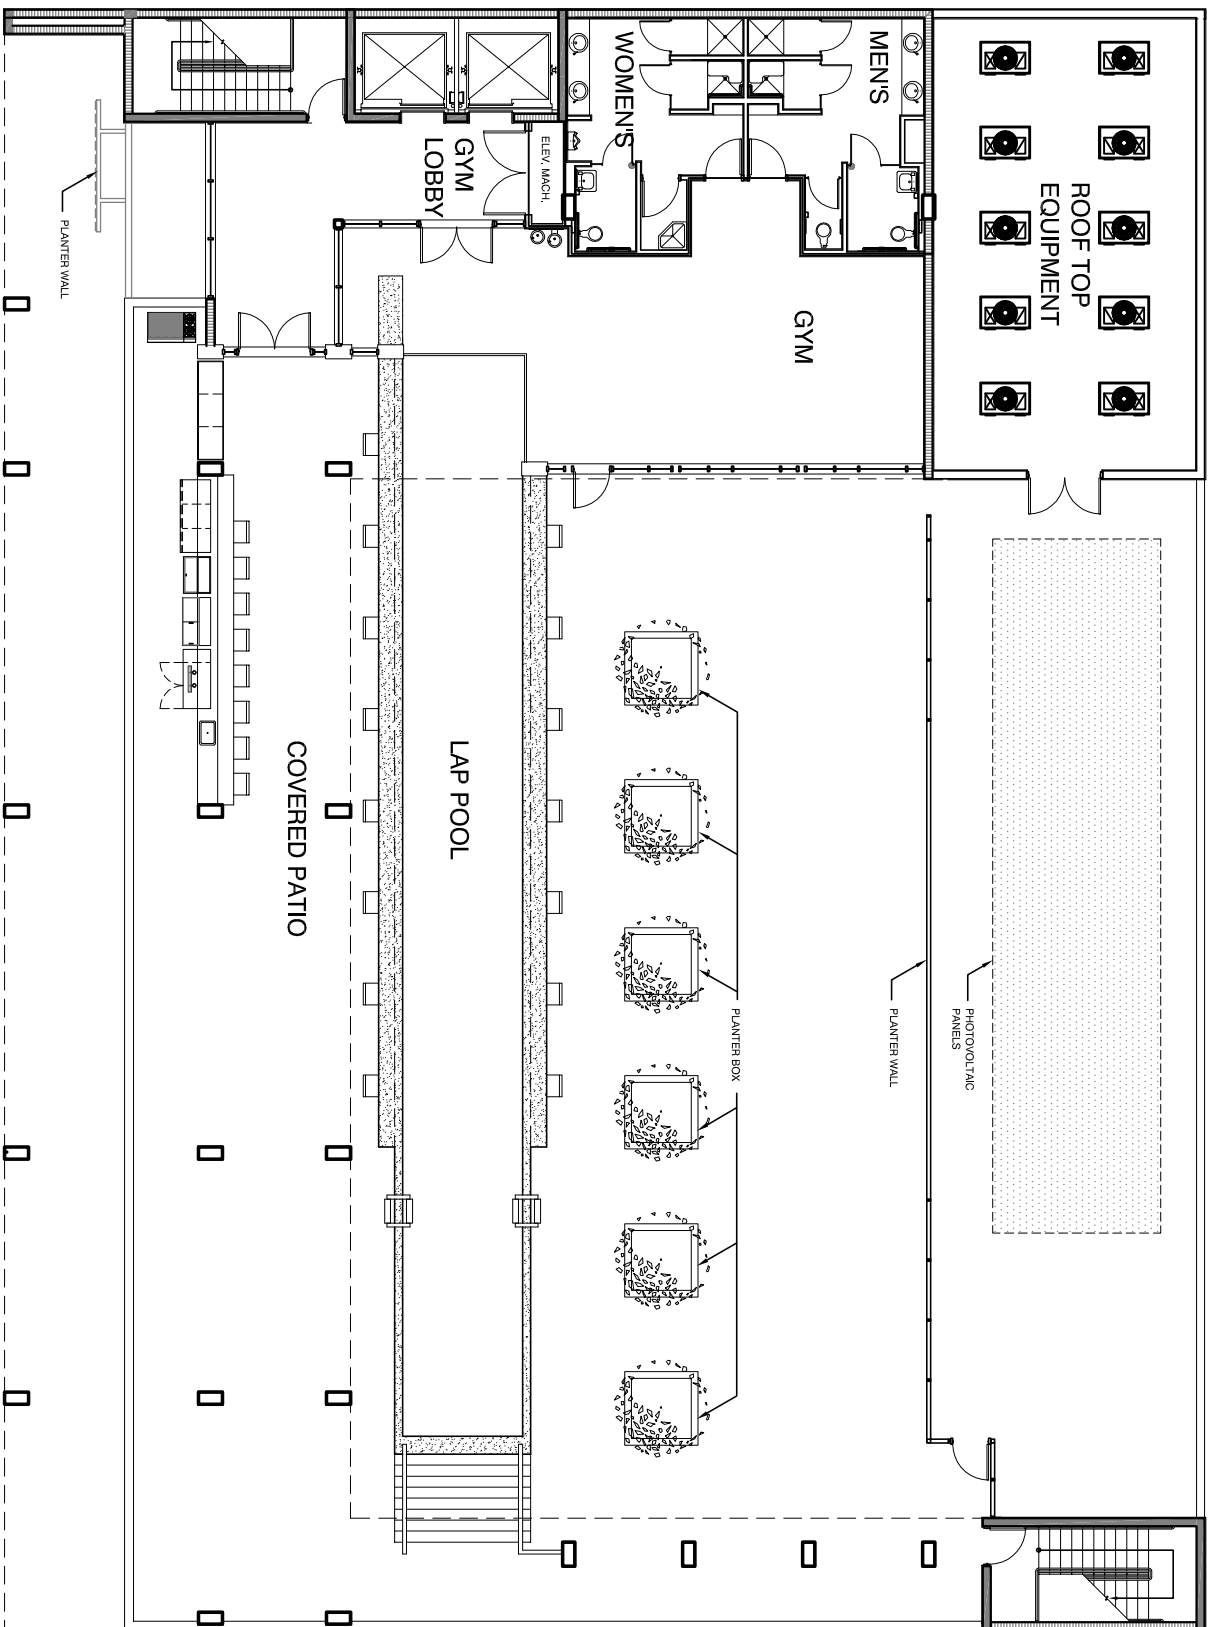

4311

PONCE DE LEON BLVD.
CORAL GABLES, FLORIDA

07/16/08

ROOF LEVEL FLOOR PLAN