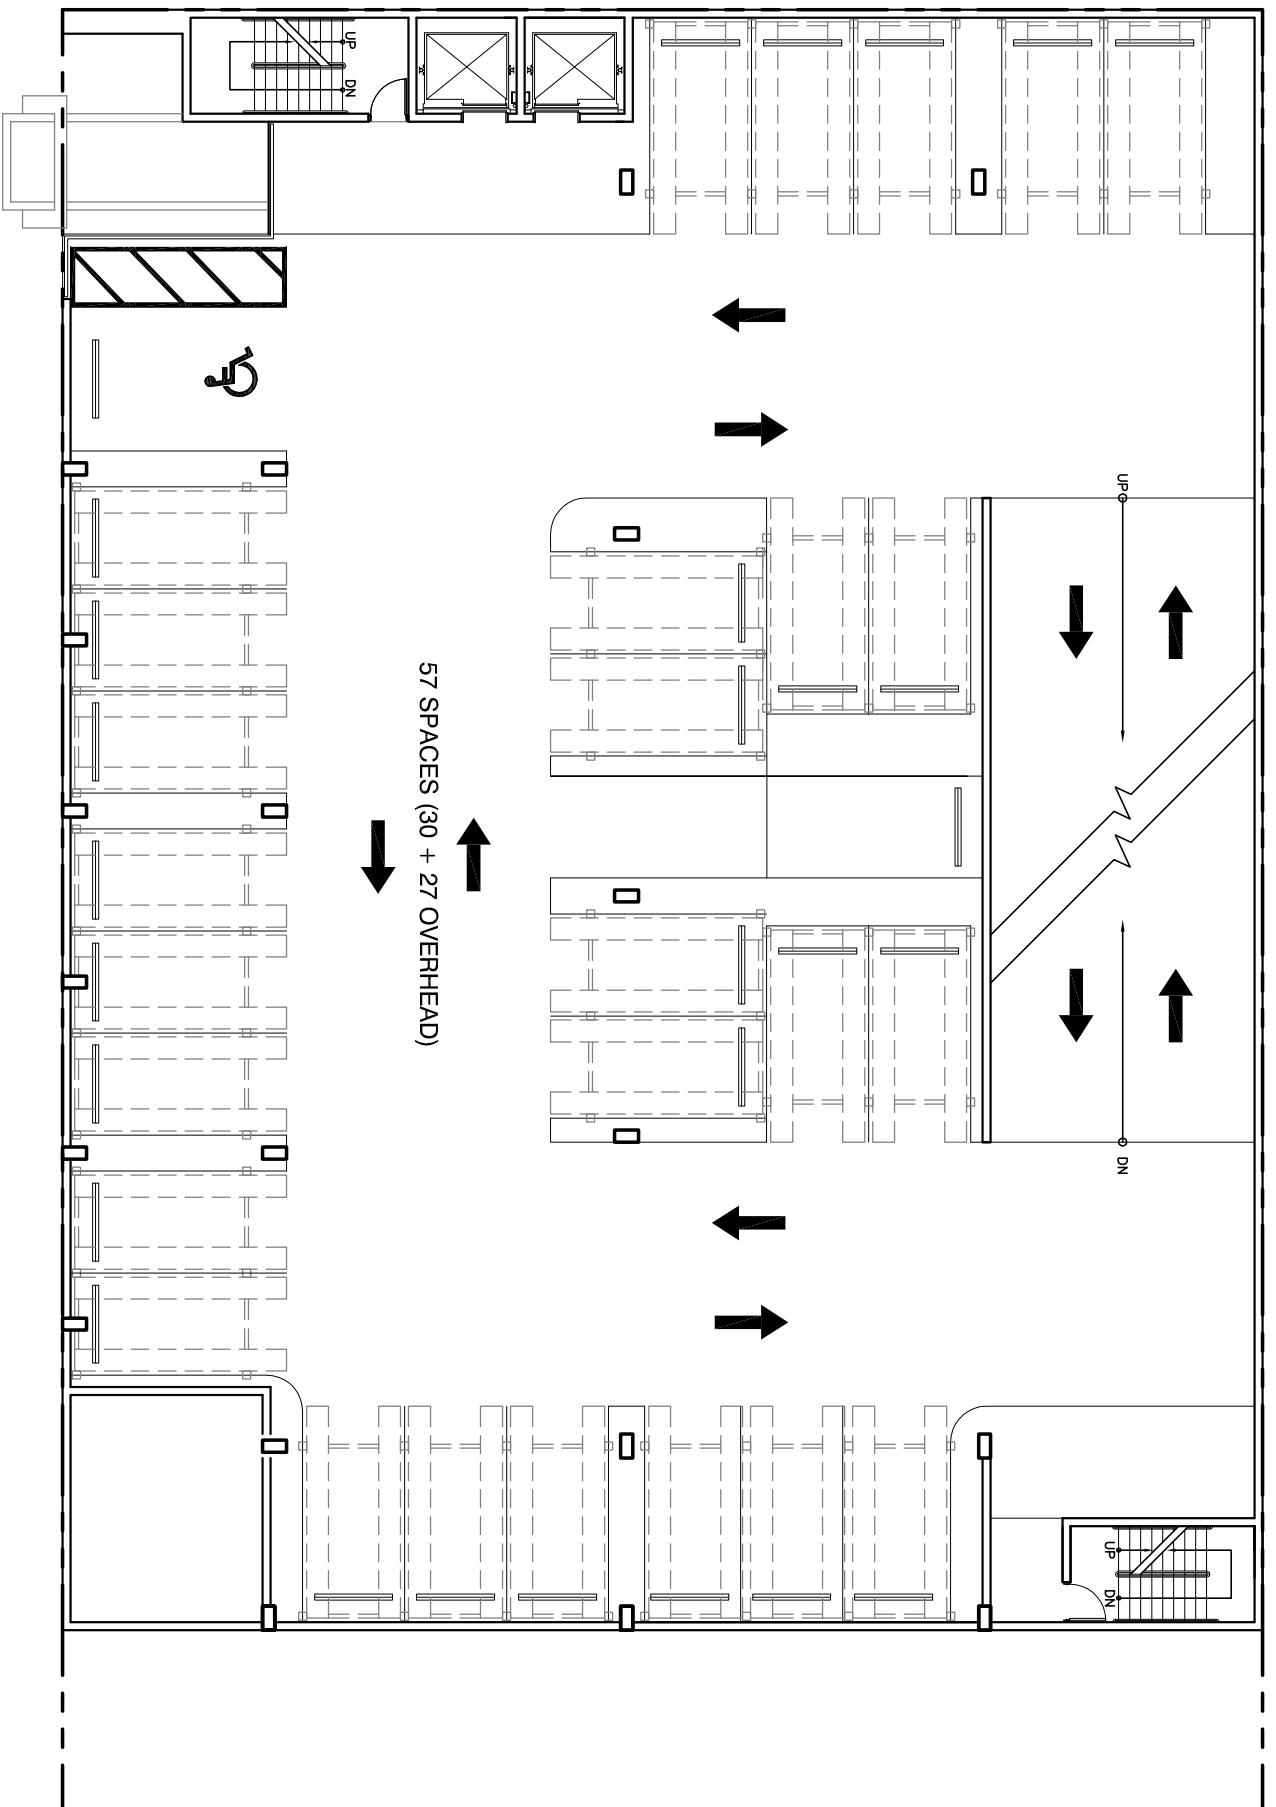

4311

PONCE DE LEON BLVD.
CORAL GABLES, FLORIDA

PLANNING REVIEW BOARD SUBMITTAL 01/04/08 - REVISED

SECOND FLOOR PLAN