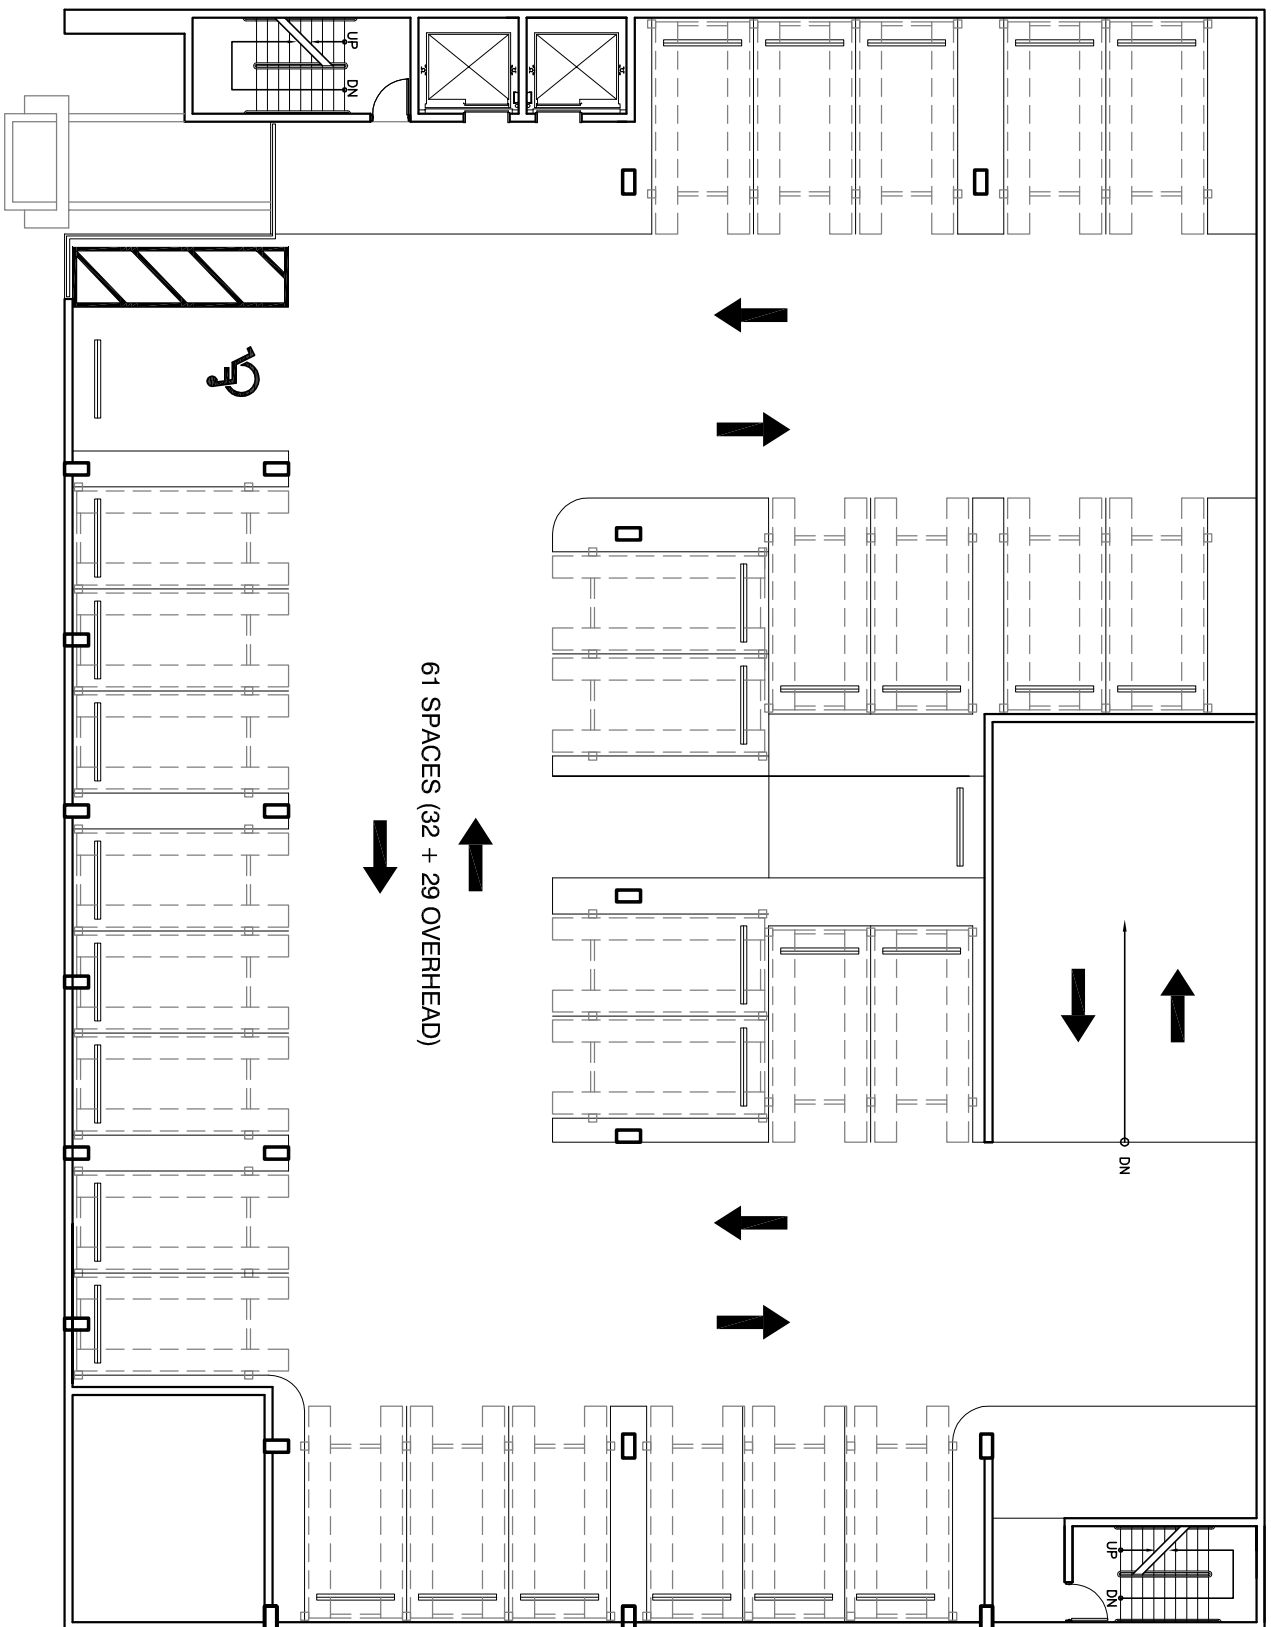

4311

PONCE DE LEON BLVD.
CORAL GABLES, FLORIDA

PLANNING REVIEW BOARD SUBMITTAL 01/04/08 - REVISED

FOURTH FLOOR PLAN