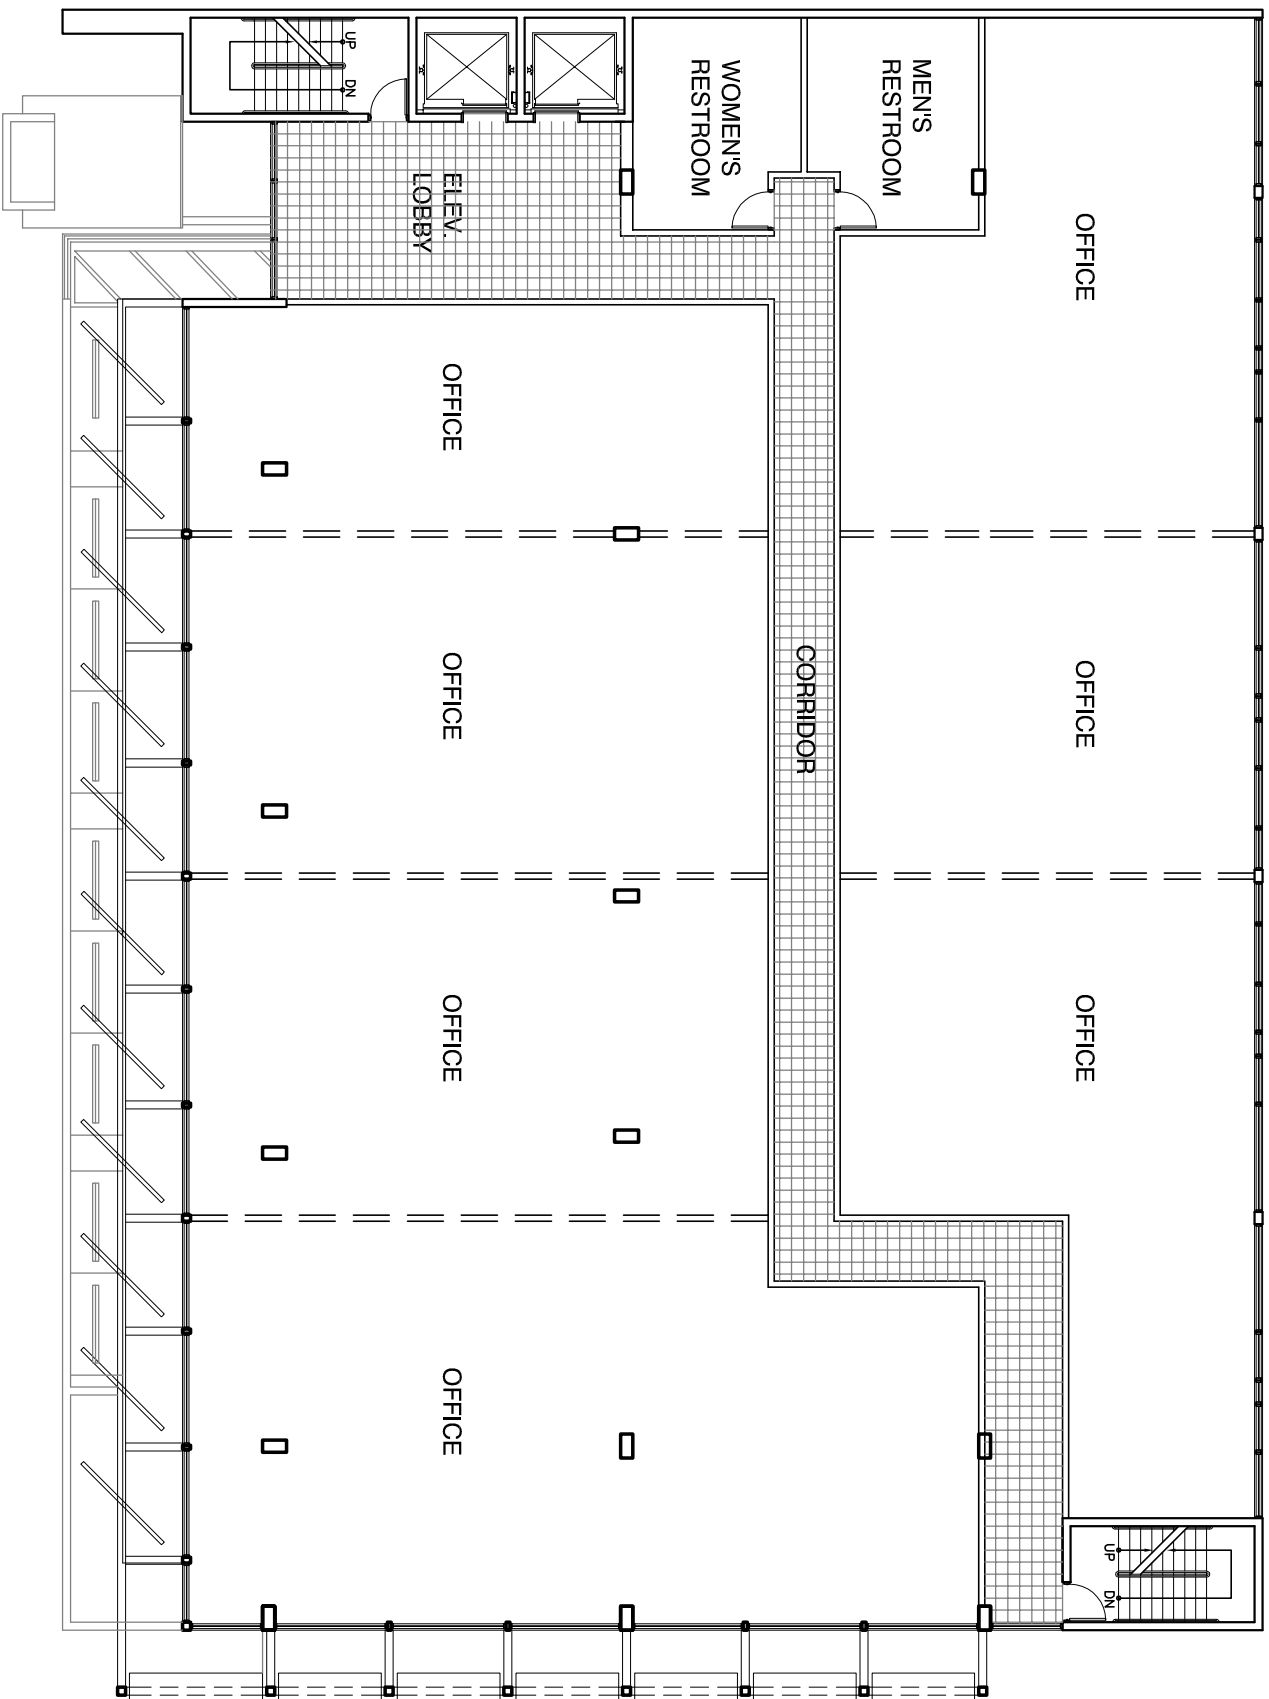

4311

PONCE DE LEON BLVD.
CORAL GABLES, FLORIDA

PLANNING REVIEW BOARD SUBMITTAL 01/04/08 - REVISED

FIFTH FLOOR PLAN