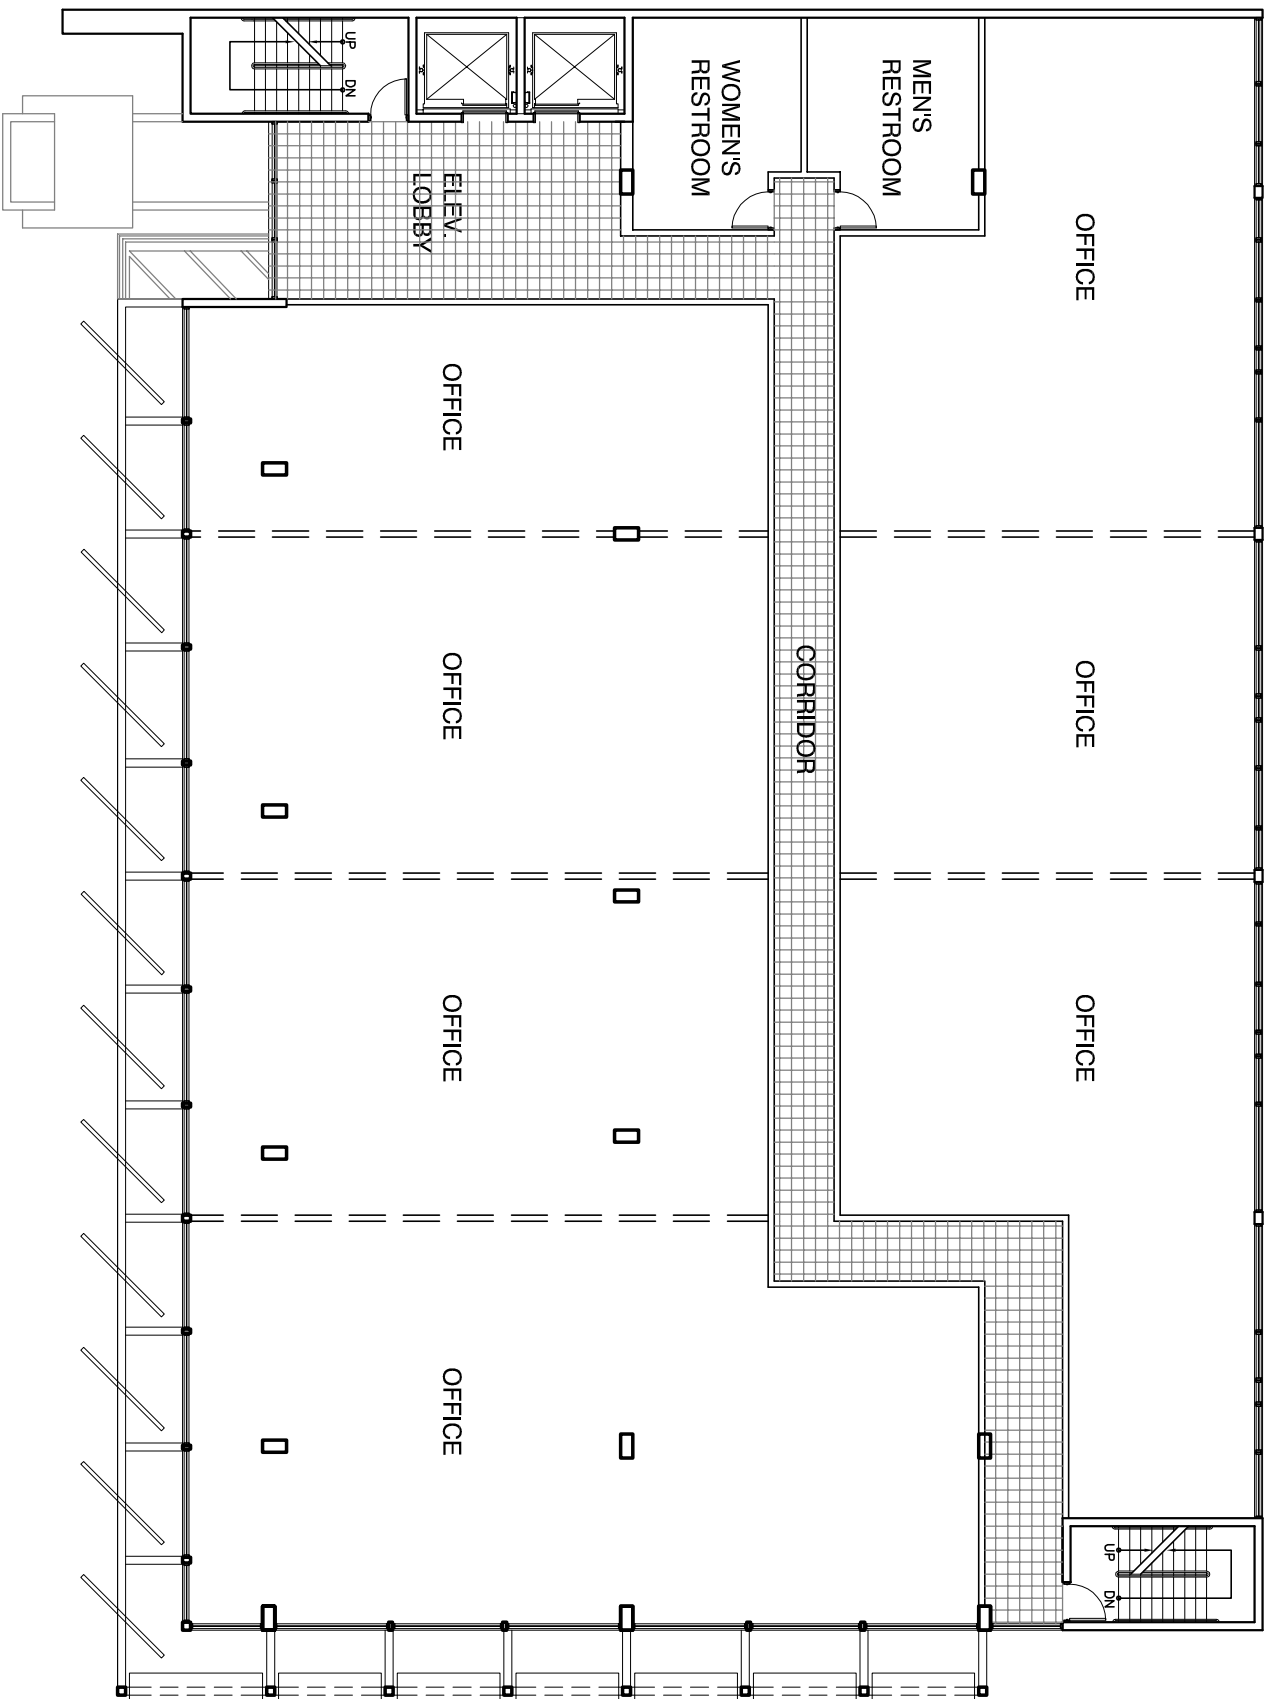

# 4311

PONCE DE LEON BLVD.  
CORAL GABLES, FLORIDA

PLANNING REVIEW BOARD SUBMITTAL 01/04/08 - REVISED

SIXTH FLOOR PLAN