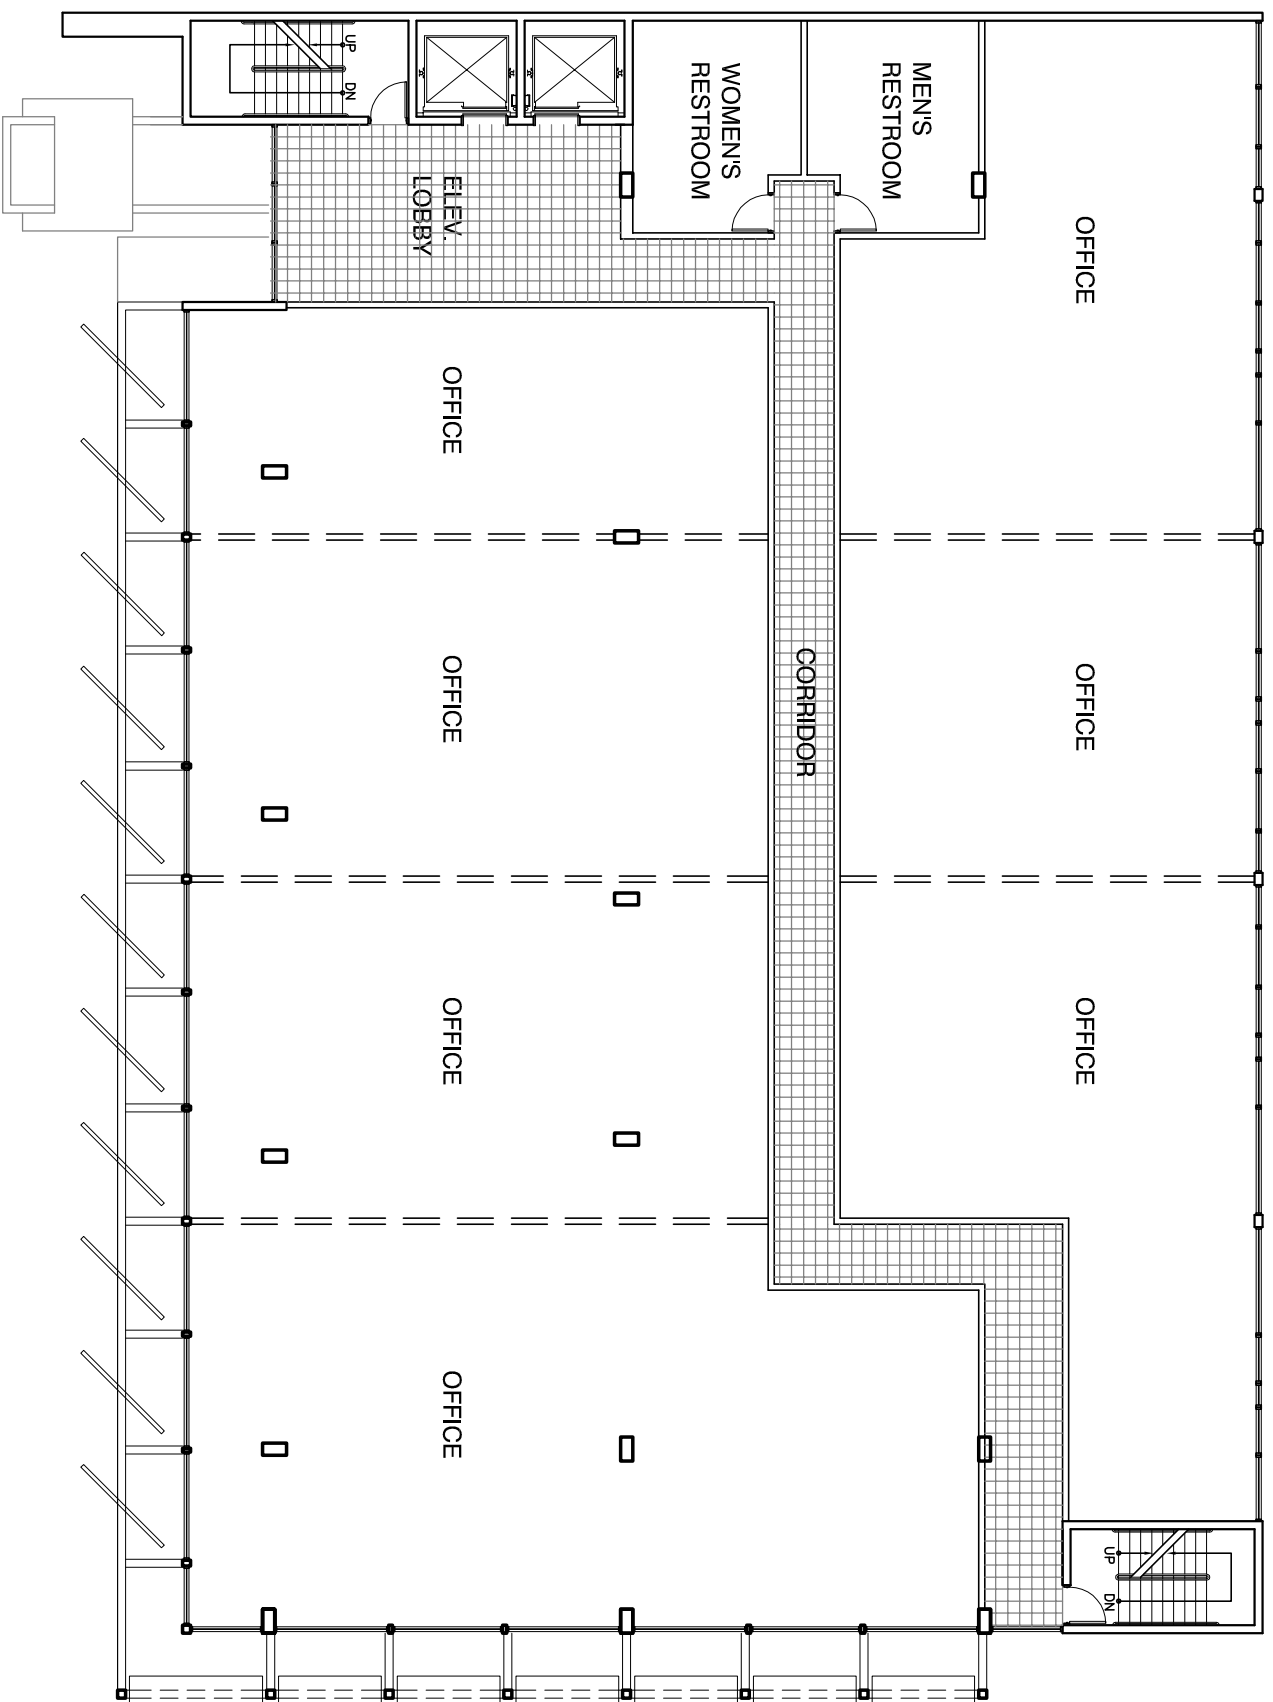

4311

PONCE DE LEON BLVD.
CORAL GABLES, FLORIDA

PLANNING REVIEW BOARD SUBMITTAL 01/04/08 - REVISED

SEVENTH FLOOR PLAN